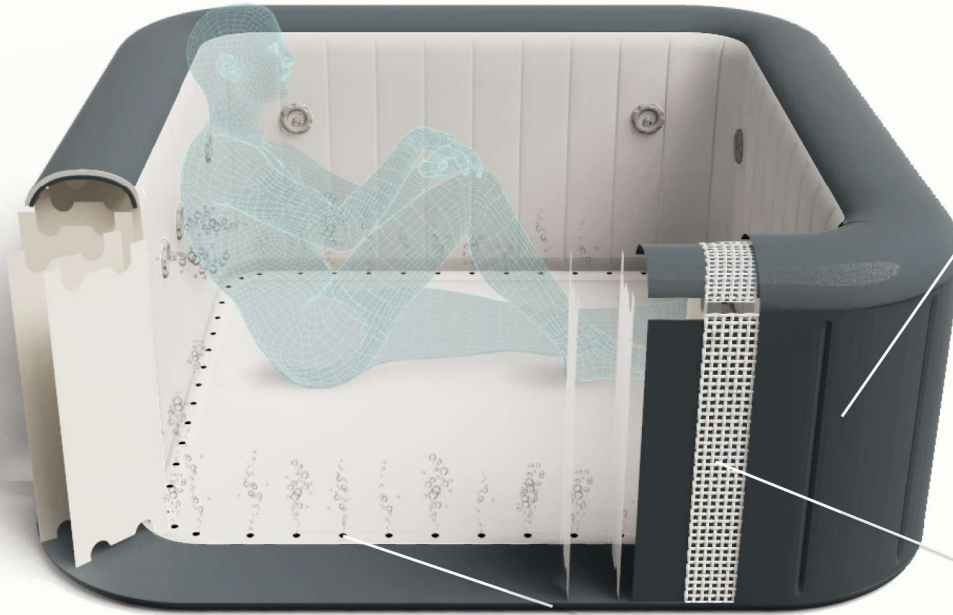

LAY-Z-SPA®

# HAWAII HYDROJET PRO™

**DURAPLUS™**  
Three layers  
material ensures  
higher resistance  
and stability

Hydrojet Pro  
combines **water**  
and **air** massage

8 multidirectional  
water jets

140  
airjets