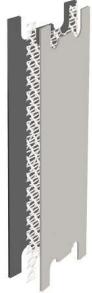

# BAHAMAS AIRJET™

**DURAPLUS™**  
Three layers material ensures higher resistance and stability

Release of air bubble from the bottom of the spa

120 airjets

Warm Air