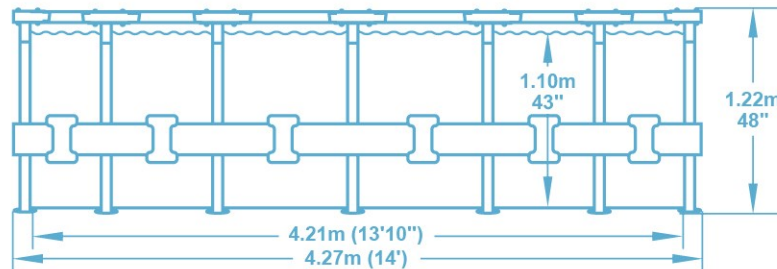

# 56977  
427 x 122cm  
14' x 48"  
POWER STEEL™  
SWIM VISTA SERIES™  
98,14kg  
216,36lb

90%