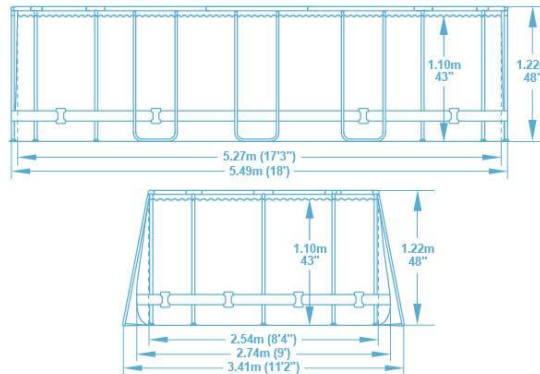

# 56716

549 x 274 x 122cm  
 18' x 9' x 48"

POWER STEEL™  
 SWIM VISTA SERIES™

92.01kg  
 202.85lb

90%

13,430L  
 3,548gal